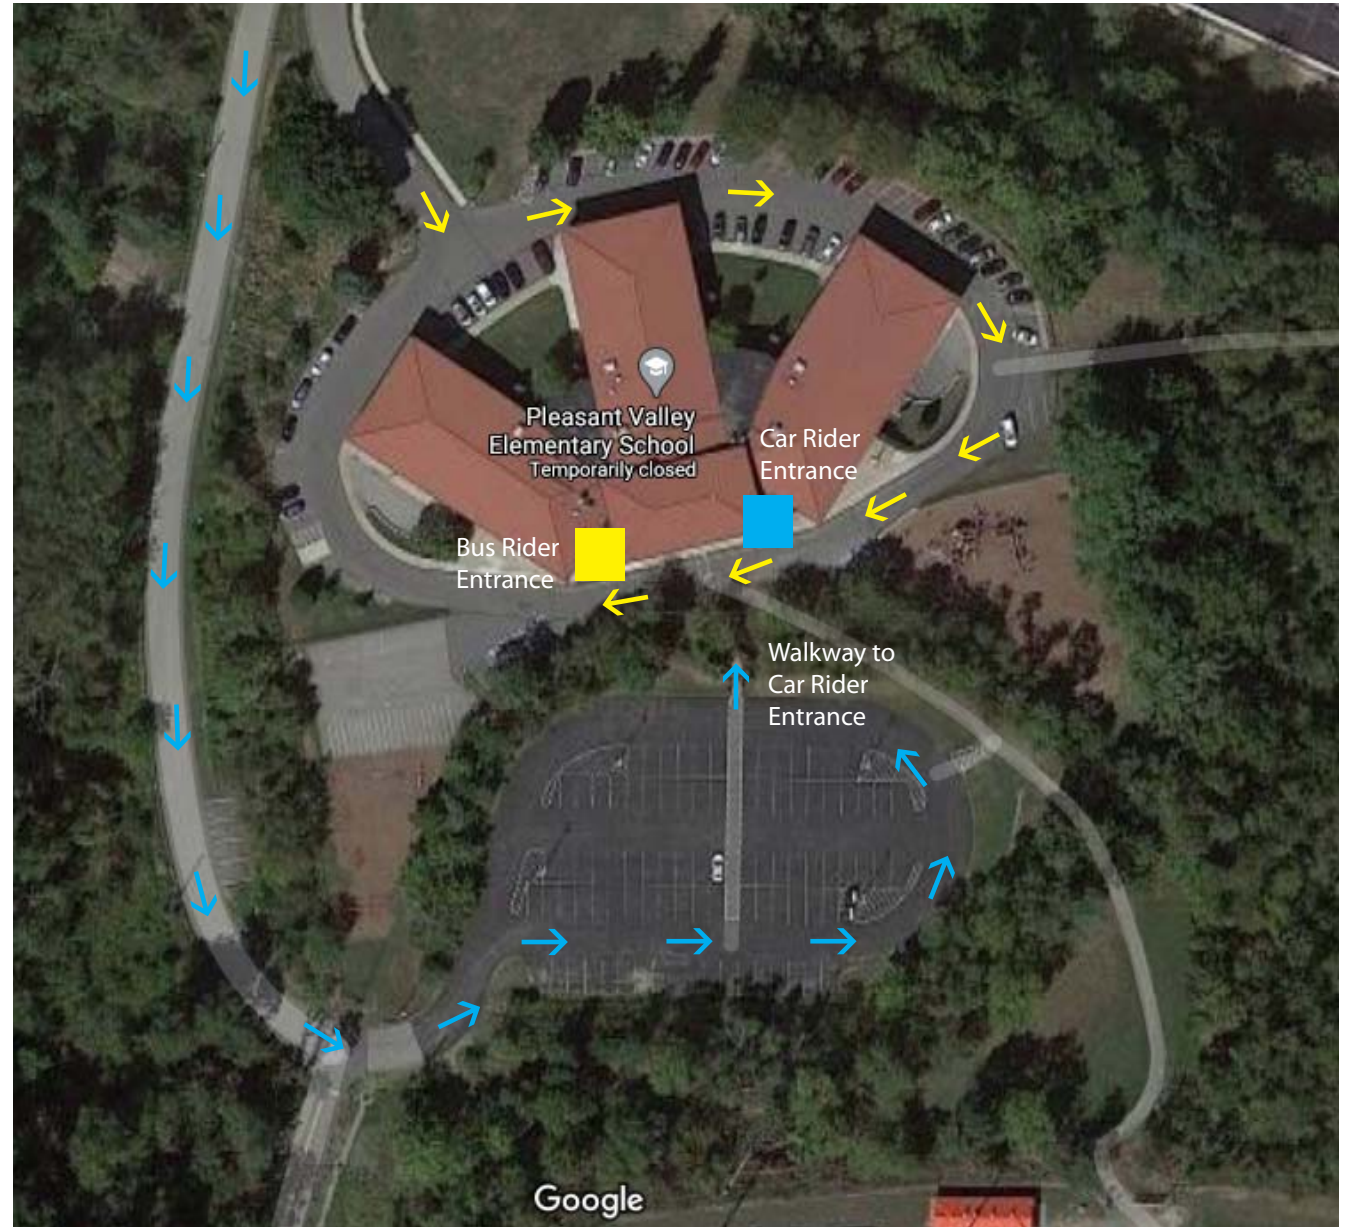

# Pleasant Valley Elementary School: ARRIVAL PROCEDURES

**Car Riders:** Parents of car rider students will drop off students in the upper lot and staff will escort students to the gym entrance for temperature scans. Parents will not need to park and escort their child.

**Bus Riders:** Buses will unload two at a time and students will enter through the cafeteria/gym entrance for temperature scan.

## Pleasant Valley Elementary School: DISMISSAL PROCEDURES

**Car Riders:** Parents park in upper Parent Lot. Students with last names A-L will be dismissed from the side gym door. Students with last names M-Z will be dismissed from the main entrance.