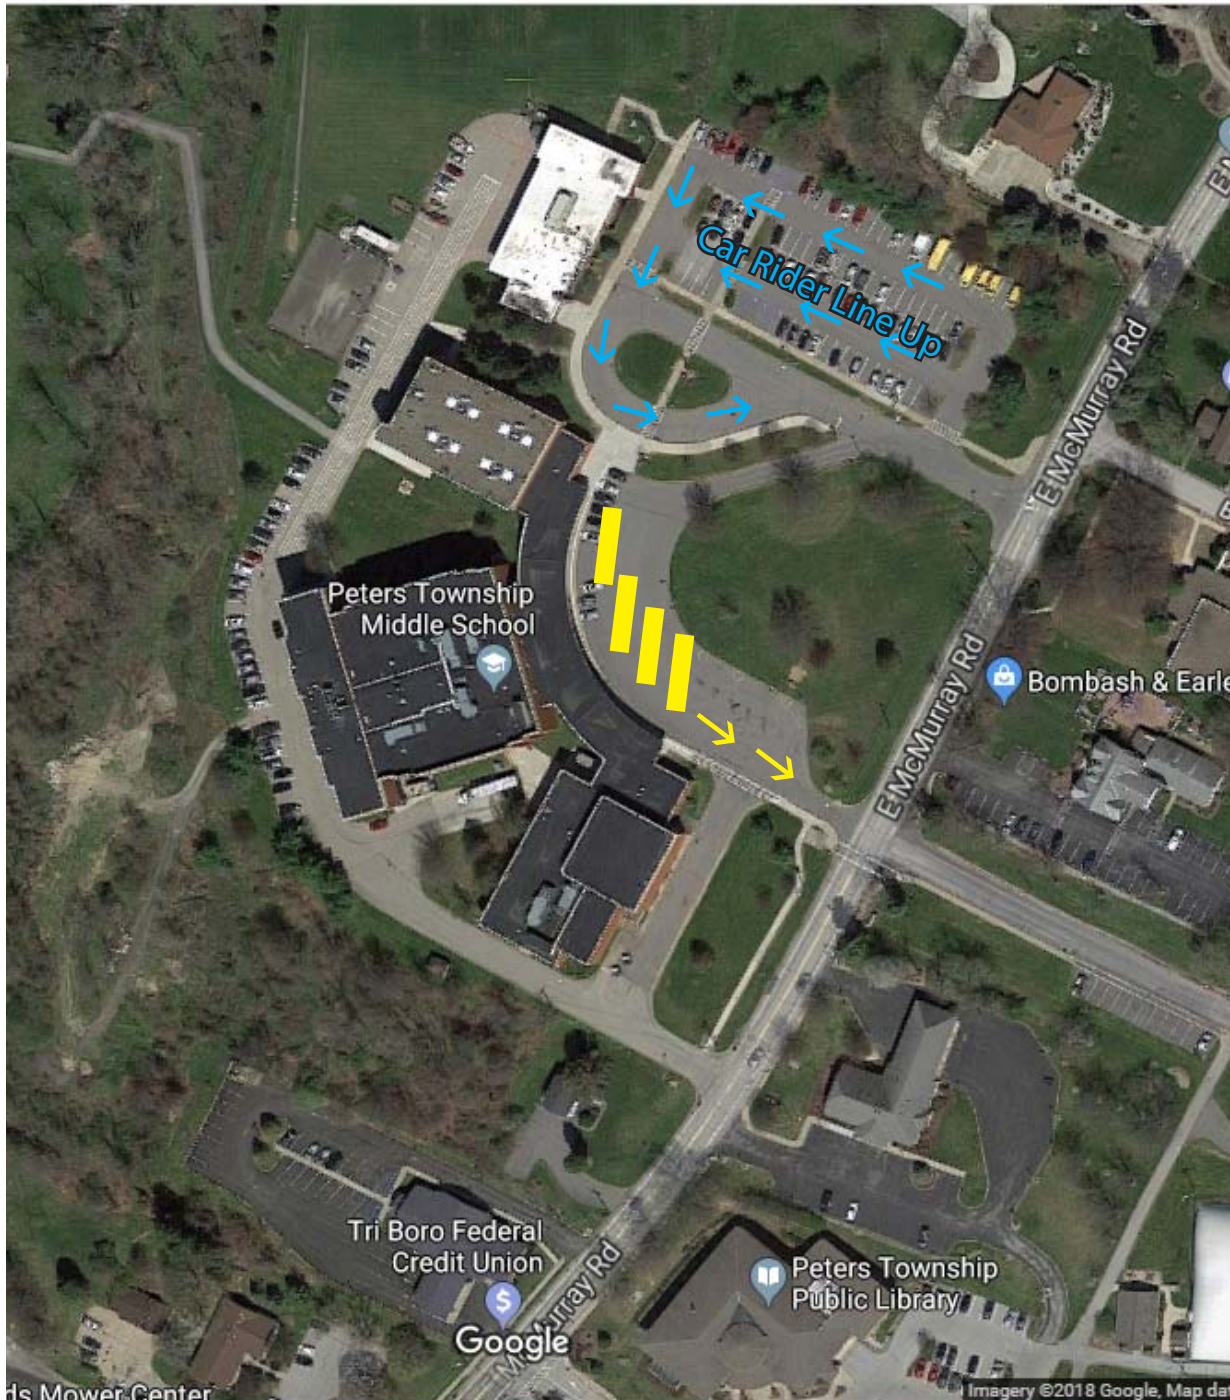

Peters Township Middle School: ARRIVAL PROCEDURES

Car Riders: Parents will enter lot and use both lanes at Administration Building to drop off students in Drop Off circle. Students will enter in the gymnasium entrance for temperature scan.

Bus Riders: Buses will drop off near the LGI two at a time and students will enter for temperature scan.

Peters Township Middle School: DISMISSAL PROCEDURES

Car Riders: Parents will line up in both lanes of the Administration parking lot. Students will be dismissed at 2:55 p.m.