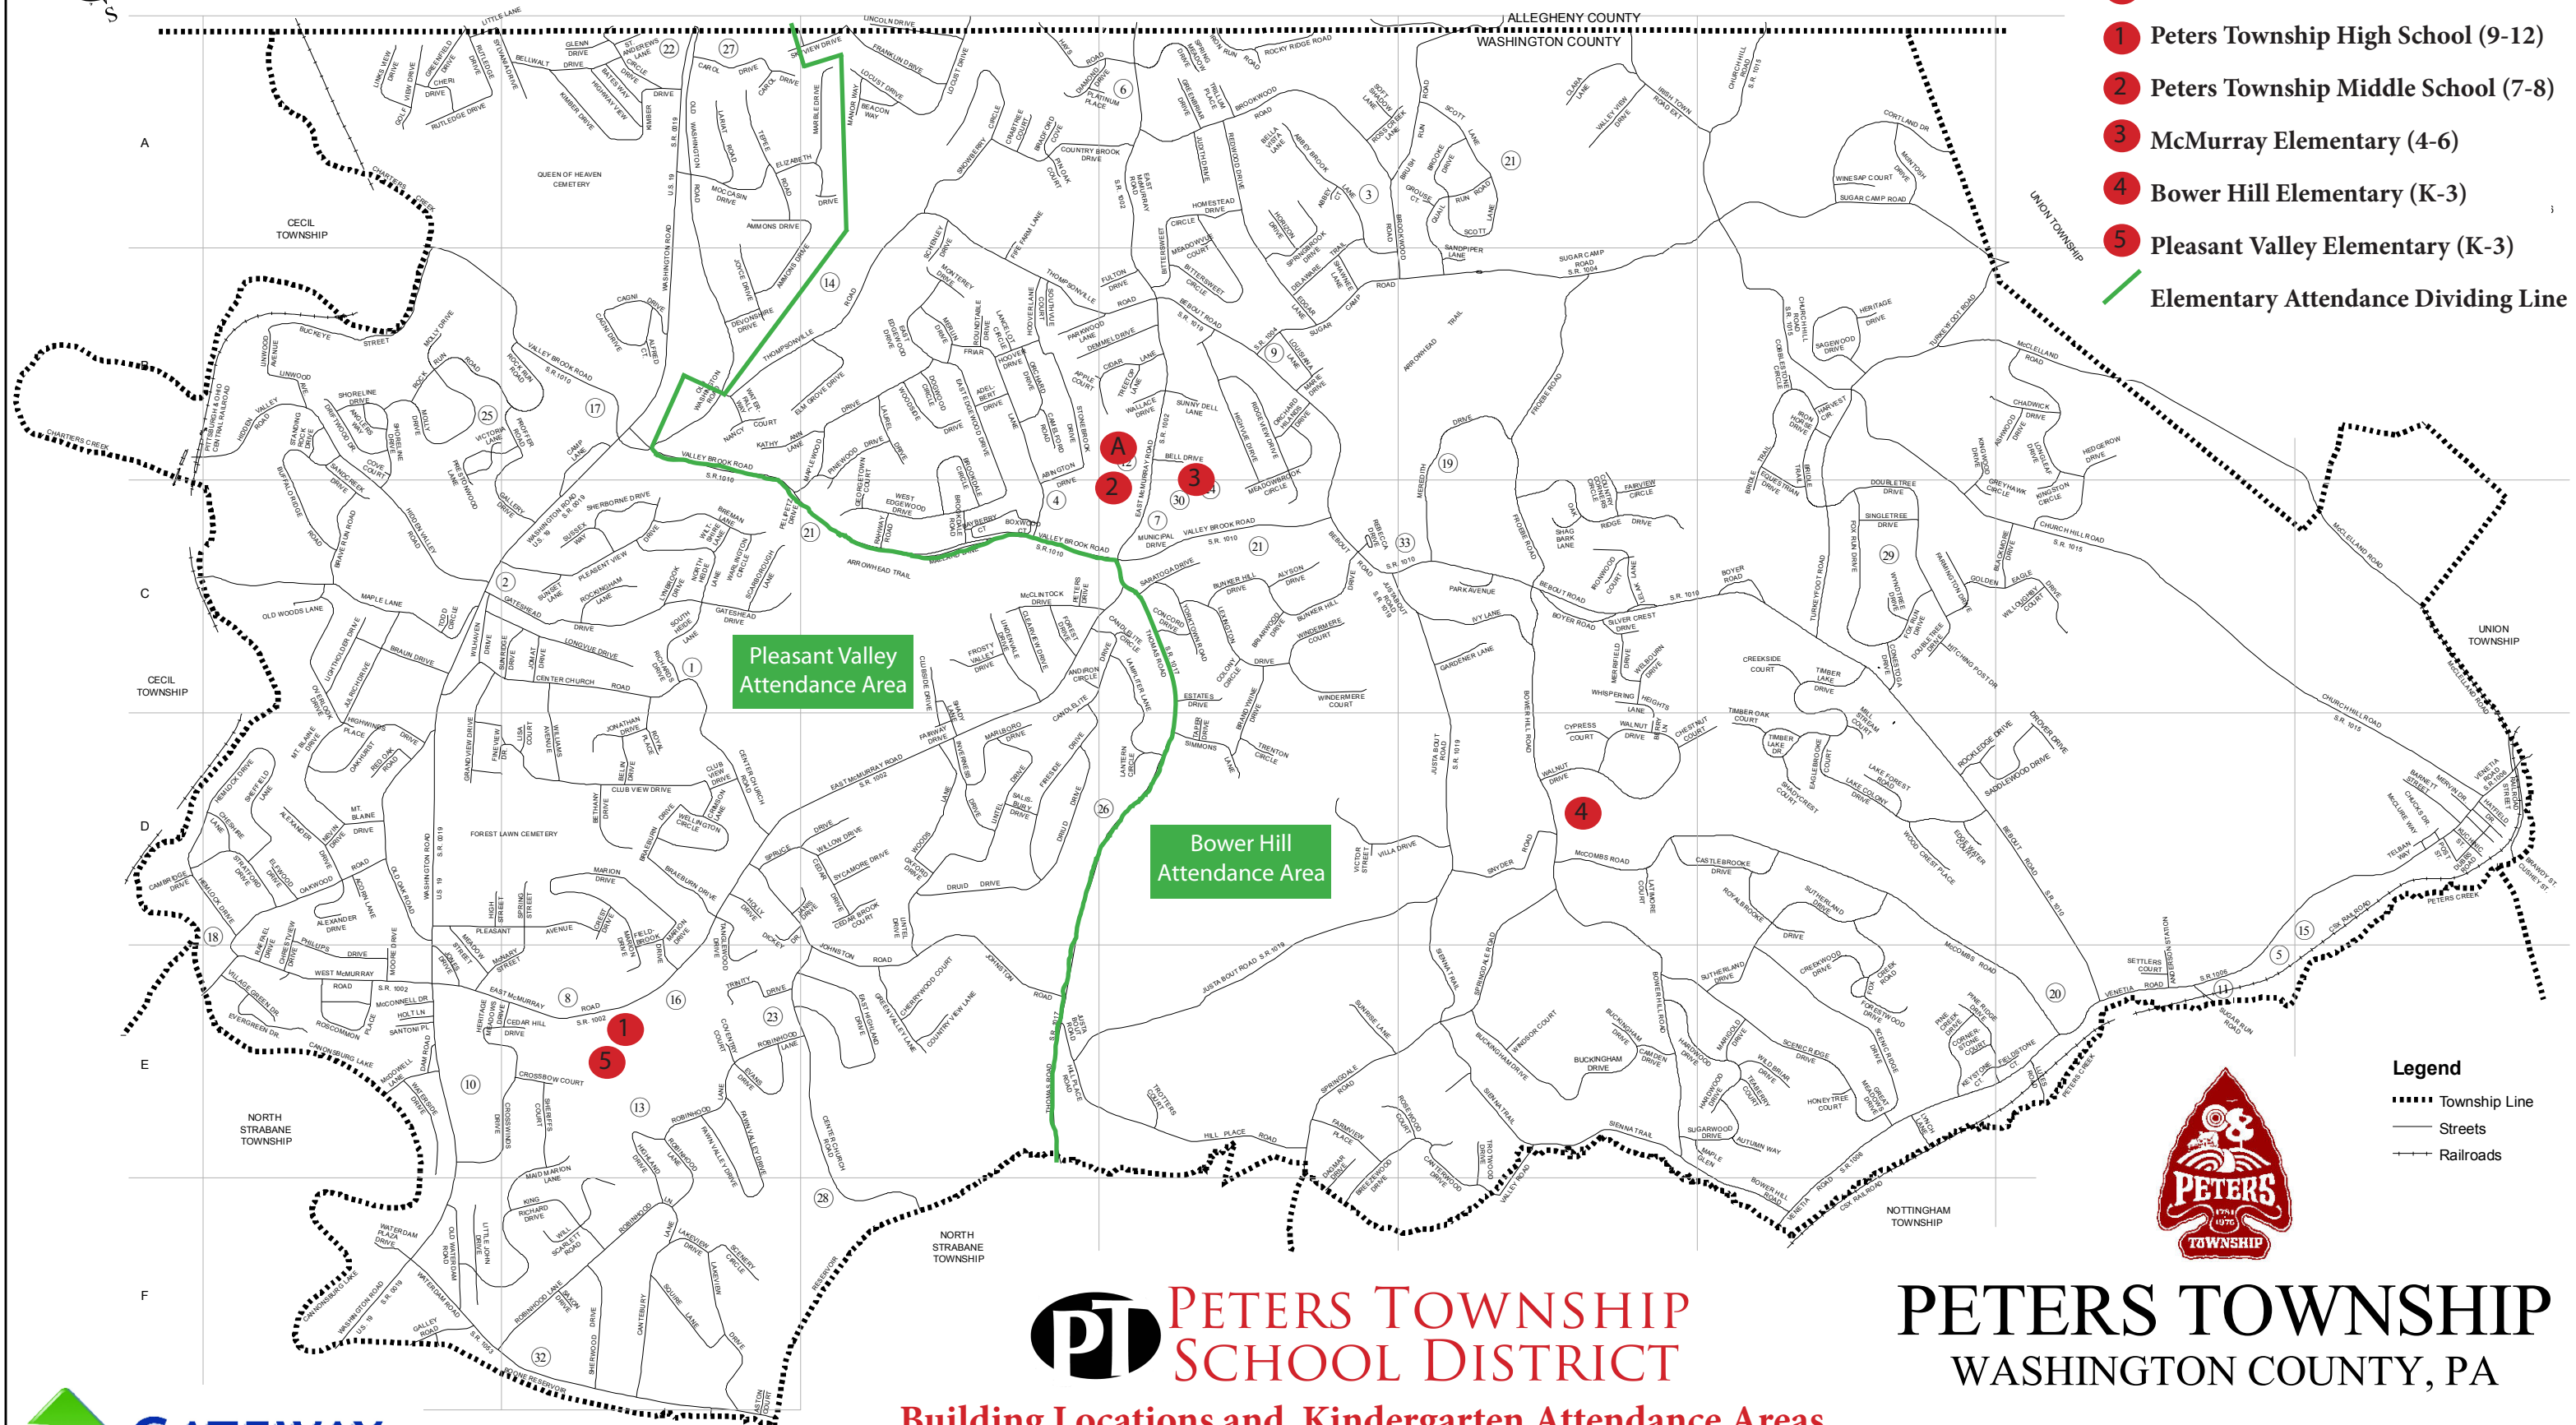

2 3 4 5 6 7

TOWNSHIP OF UPPER ST. CLAIR

BETHEL PARK

JALLEGHENY COUNTY  
WASHINGTON COUNTY

- A** District Administration
- 1** Peters Township High School (9-12)
- 2** Peters Township Middle School (7-8)
- 3** McMurray Elementary (4-6)
- 4** Bower Hill Elementary (K-3)
- 5** Pleasant Valley Elementary (K-3)
- Elementary Attendance Dividing Line

Pleasant Valley  
Attendance Area

Bower Hill  
Attendance Area

- Legend**
- Township Line
  - Streets
  - Railroads

**PETERS TOWNSHIP  
SCHOOL DISTRICT**

**PETERS TOWNSHIP**  
WASHINGTON COUNTY, PA

**Building Locations and Kindergarten Attendance Areas**

Document Path: L:\PETERS\Official\_Maps\Street\_Map\_no\_voting\_11x17.mxd

Date: September 21, 2016