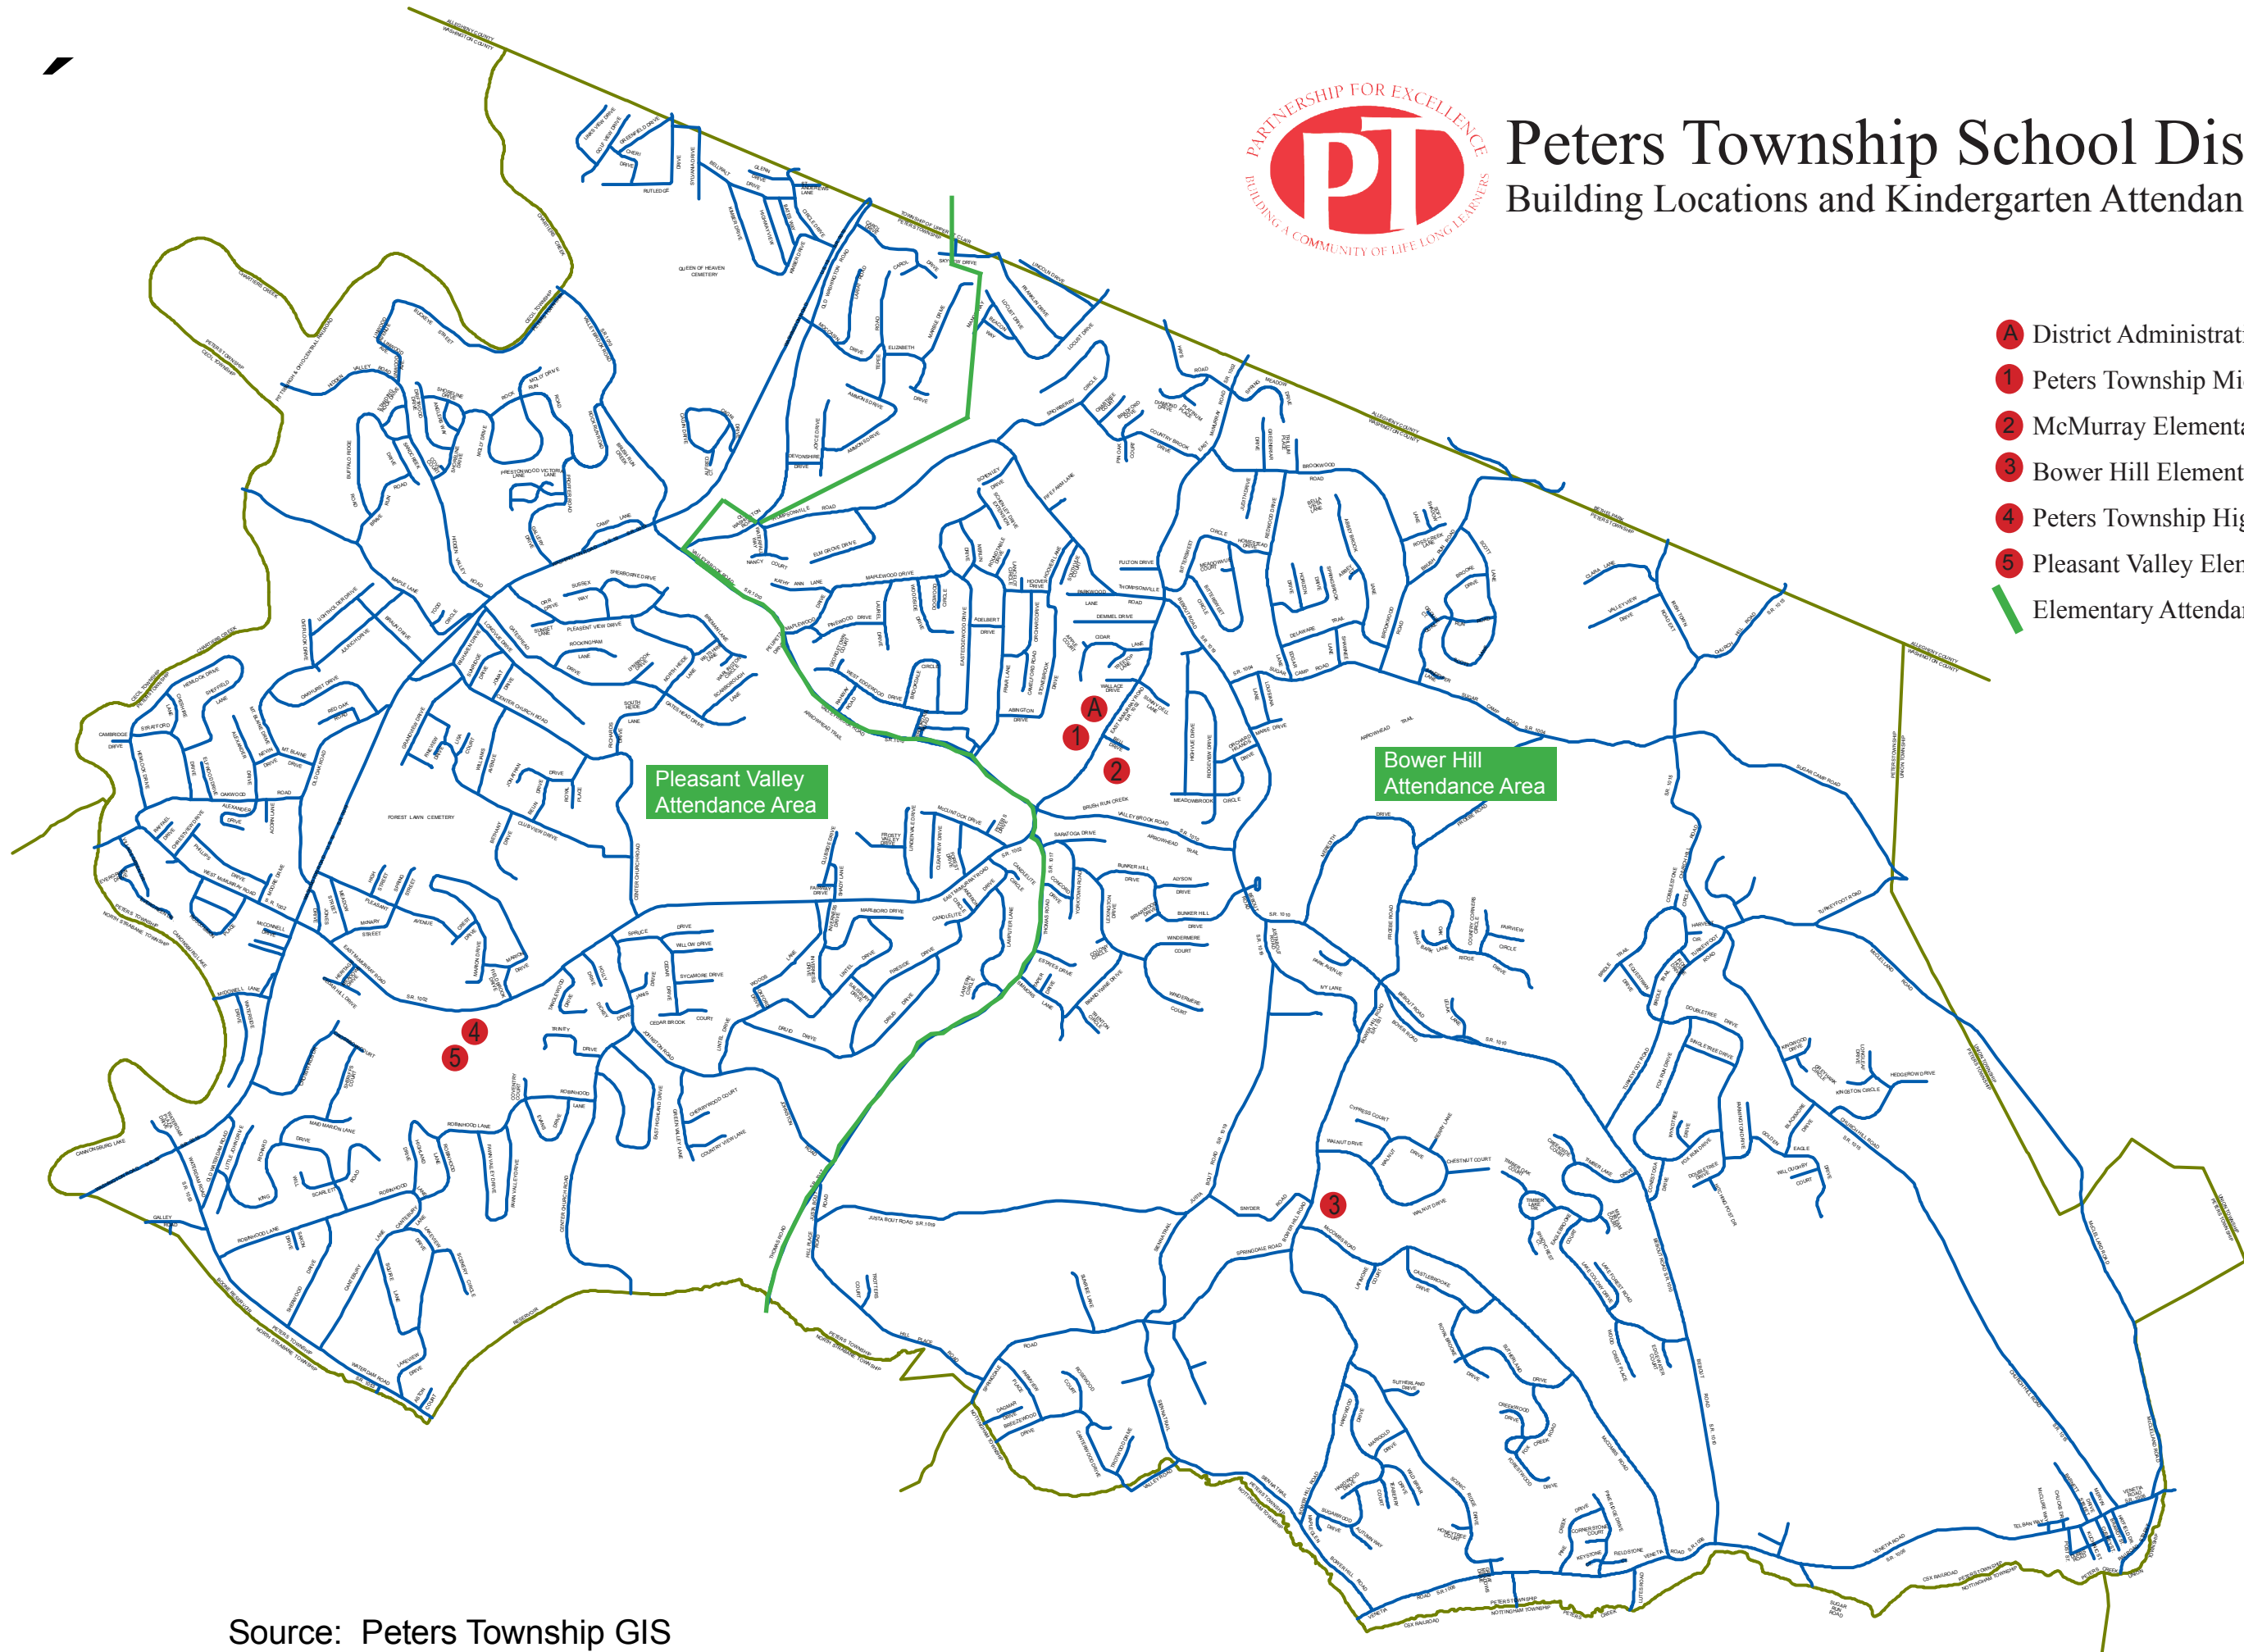

Peters Township School District

Building Locations and Kindergarten Attendance Areas

- A** District Administration Building
- 1** Peters Township Middle School (7-8)
- 2** McMurray Elementary (4-6)
- 3** Bower Hill Elementary (K-3)
- 4** Peters Township High School (9-12)
- 5** Pleasant Valley Elementary (K-3)
-  Elementary Attendance Dividing Line

Source: Peters Township GIS